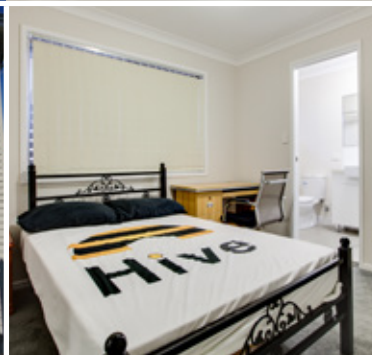

LOCATIONS INCLUDE

KELVIN GROVE | HERSTON | RED HILL | ST LUCIA | AUCHENFLOWER

Standard Rooms

ROOMS FROM **\$150 PER WEEK**

HIVE ROOMS INCLUDE:

- ✓ Single or Double Bed
- ✓ Study Desk
- ✓ Office Chair
- ✓ Wardrobe
- ✓ Air Conditioning/Private Ensuite Bathroom (select rooms)
- ✓ Wireless Internet

Deluxe Rooms

ROOMS FROM **\$200 PER WEEK**

HIVE ACCOMODATION INCLUDES

-  Fully Furnished Kitchen including all cooking equipment
-  Individually Lockable Bedrooms & Bathrooms
-  Wireless Internet – Cable or ADSL 2+
-  Washing Machine
-  Single & Couple rooms
-  Domestic & International Students
-  Rental Includes All Utilities: Electricity, Water & Gas