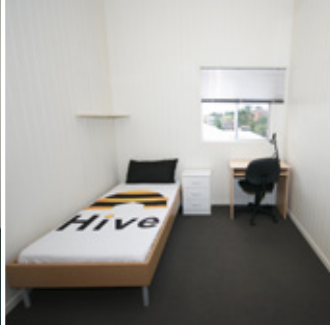

LOCATIONS INCLUDE

KELVIN GROVE | HERSTON | RED HILL | ST LUCIA | AUCHENFLOWER

Standard Rooms

ROOMS FROM **\$150 PER WEEK**

HIVE ROOMS INCLUDE:

- ✓ Single or Double Bed
- ✓ Study Desk
- ✓ Office Chair
- ✓ Wardrobe
- ✓ Air Conditioning/Private Ensuite Bathroom (select rooms)
- ✓ Wireless Internet

Deluxe Rooms

ROOMS FROM **\$200 PER WEEK**

HIVE ACCOMODATION INCLUDES

-  Fully Furnished Kitchen including all cooking equipment
-  Individually Lockable Bedrooms & Bathrooms
-  Wireless Internet – Cable or ADSL 2+
-  Washing Machine
-  Single & Couple rooms
-  Domestic & International Students
-  Rental Includes All Utilities: Electricity, Water & Gas